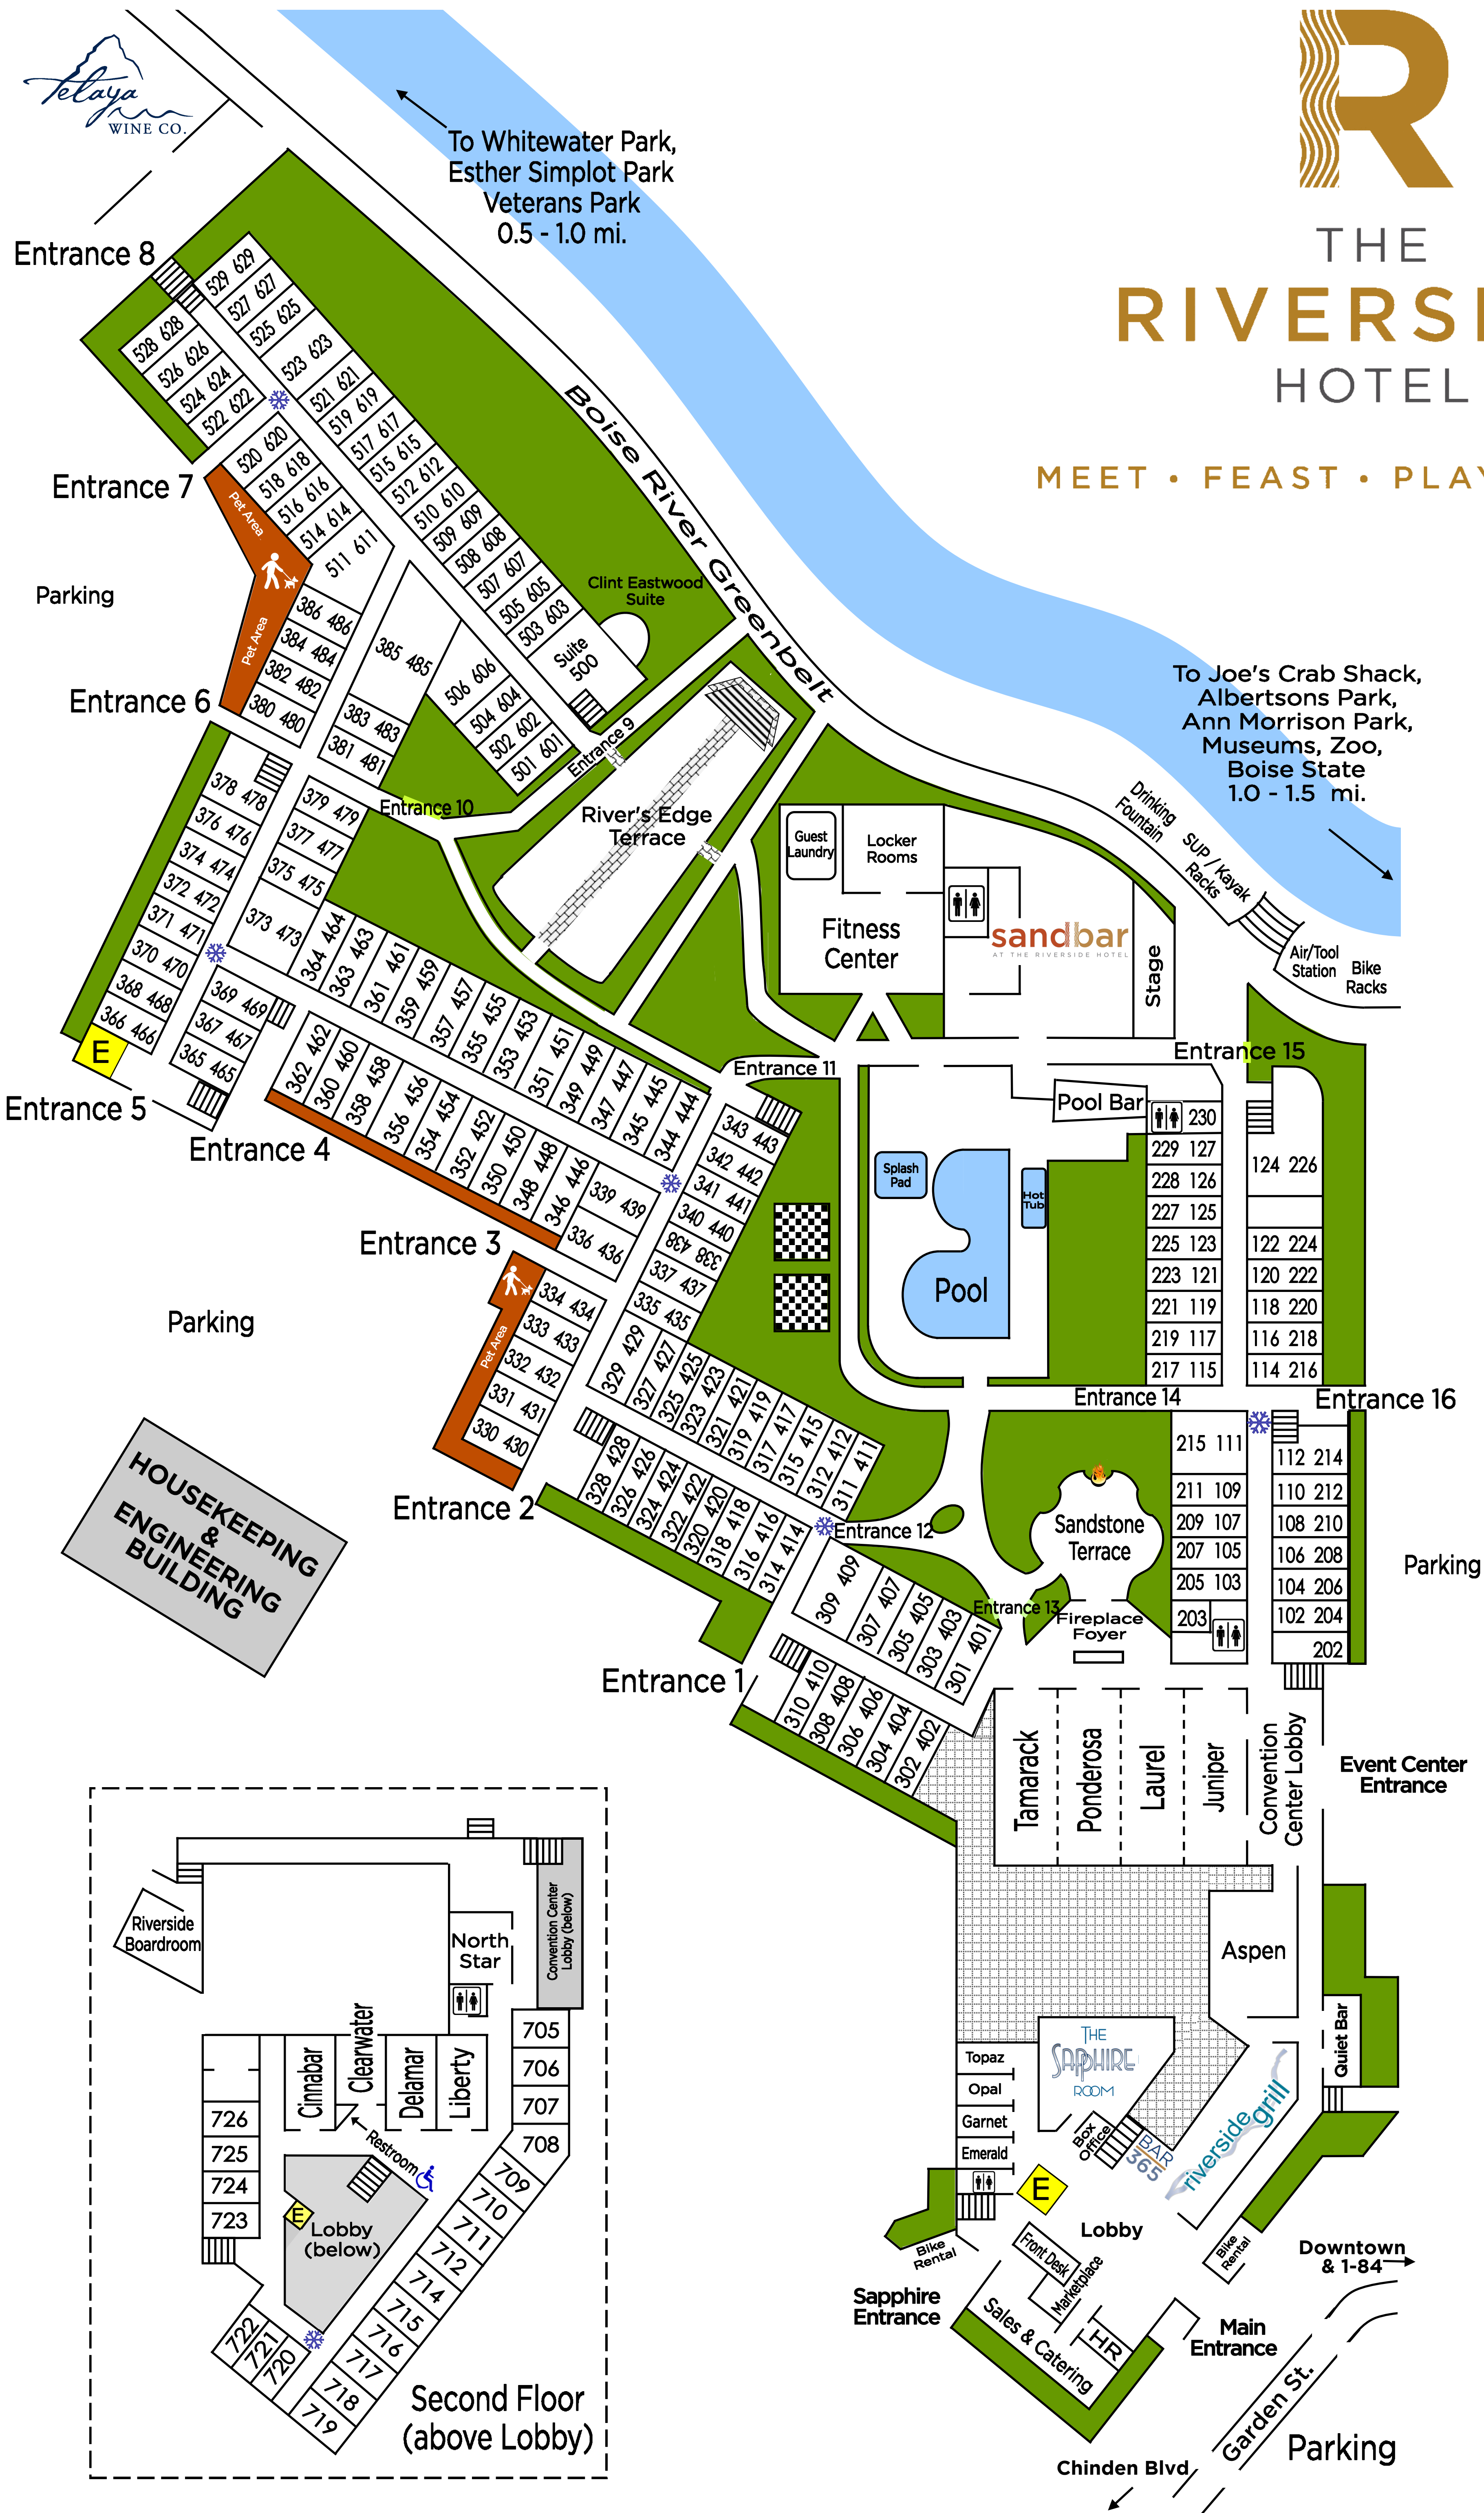

To Whitewater Park,  
Esther Simplot Park  
Veterans Park  
0.5 - 1.0 mi.

# THE RIVERSIDE HOTEL

MEET • FEAST • PLAY • DREAM

To Joe's Crab Shack,  
Albertsons Park,  
Ann Morrison Park,  
Museums, Zoo,  
Boise State  
1.0 - 1.5 mi.

## GUEST ROOMS

### Main Level

102 - 127  
301 - 385  
500 - 529