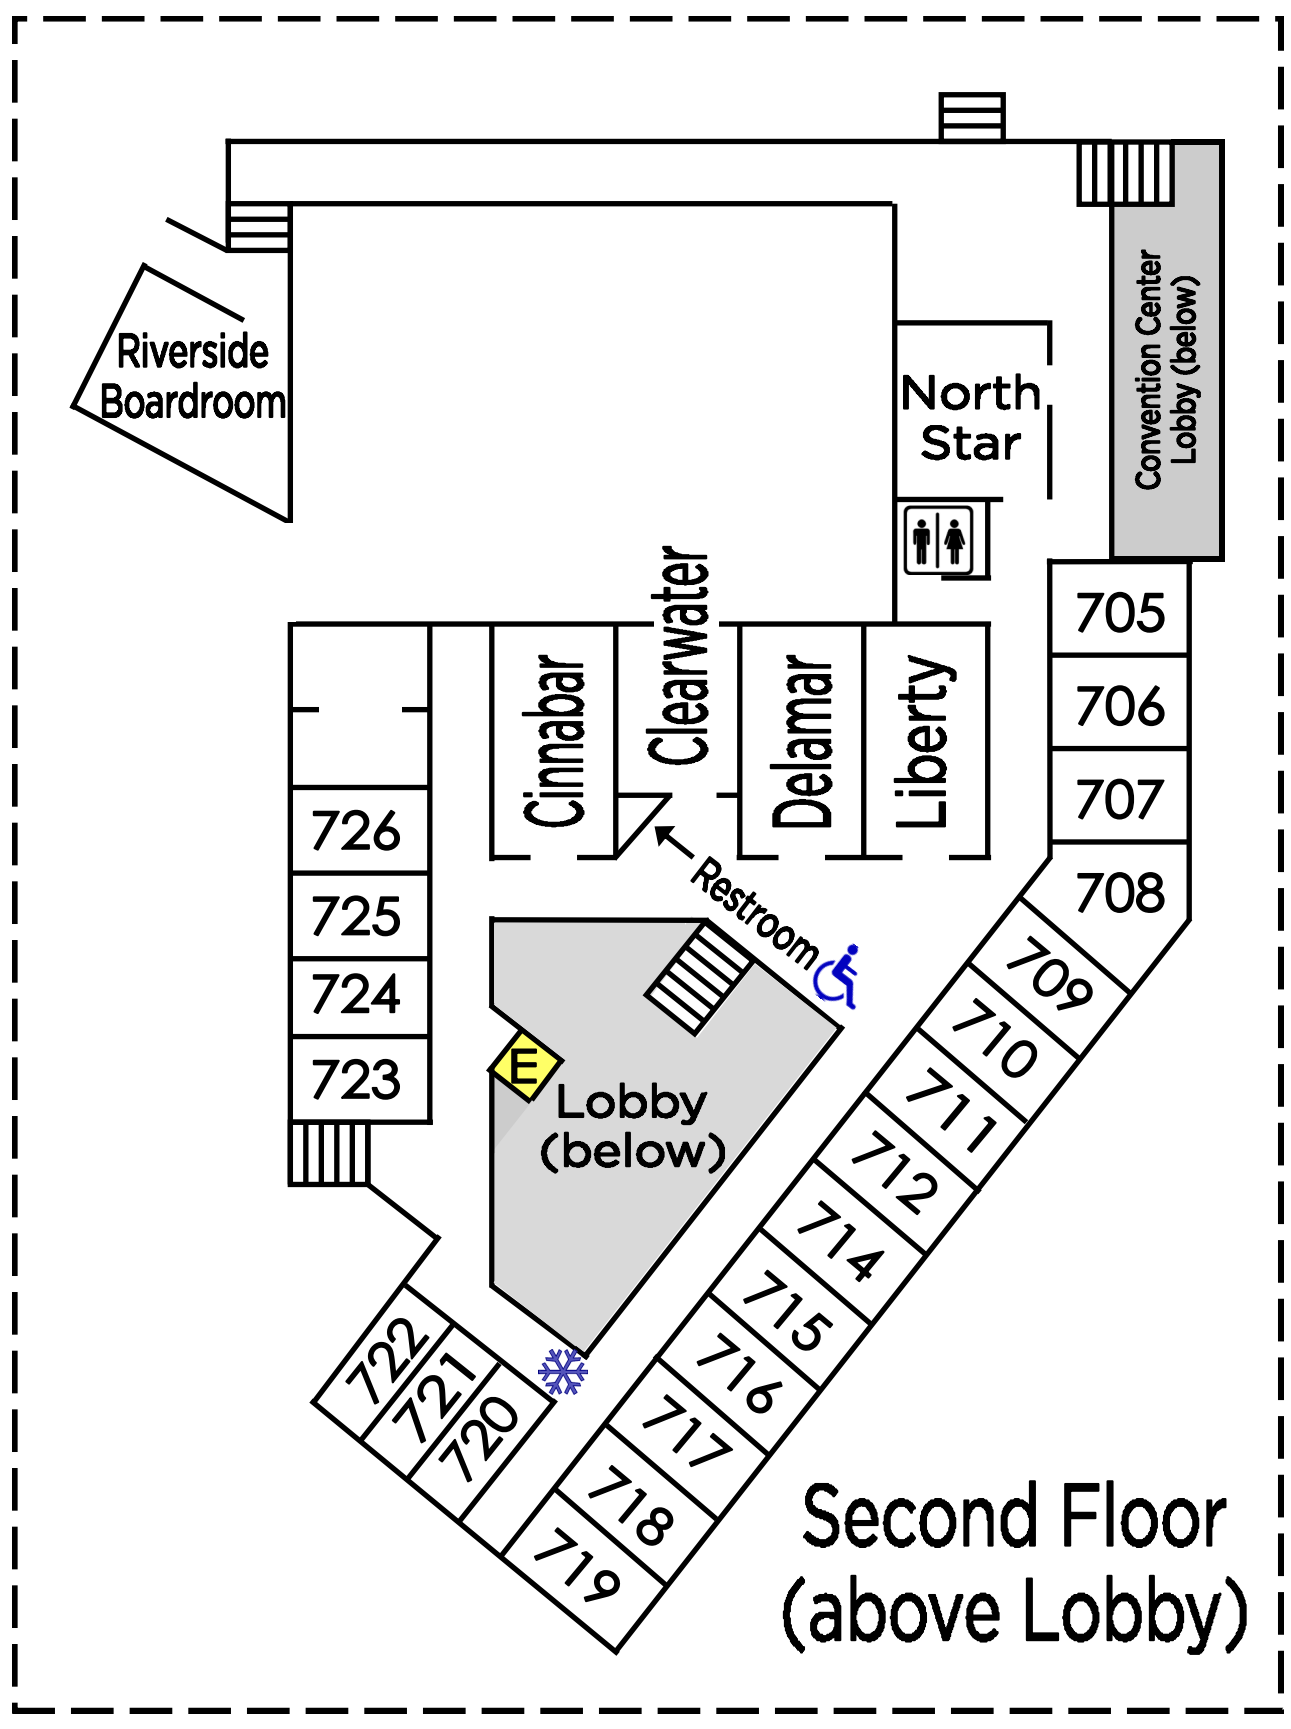

- Elevator
- Restrooms
- Ice & Soda Machines
- Pet Area